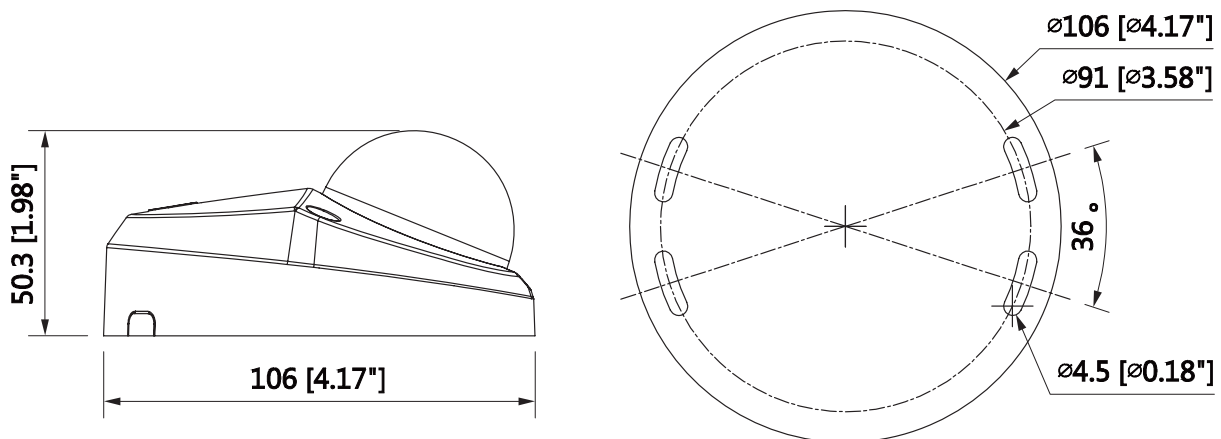

ELECTRICAL	
Power Supply	DC12V, PoE (802.3af) (Class 0)
Power Consumption	<5.7W

MECHANICAL	
Dimensions	Ø106 mm x 50.3 mm (4.17" x 1.98")
Product Weight	0.32 kg (0.71 lb)
Package Weight	0.46 kg (1.01 lb)
Construction	Die-cast aluminum housing with powder coat
Construction Color	RAL 9003 (White)

ORDERING	
H2W4PER3V	Network WDR 4MP IR Micro Dome Camera, 1/3" CMOS, 2.8 mm Fixed, 8 IR LEDs, PoE, IP66, H.265 / Smart Codec

DIMENSIONS

For more information

www.security.honeywell.com/uk
www.security.honeywell.com/me